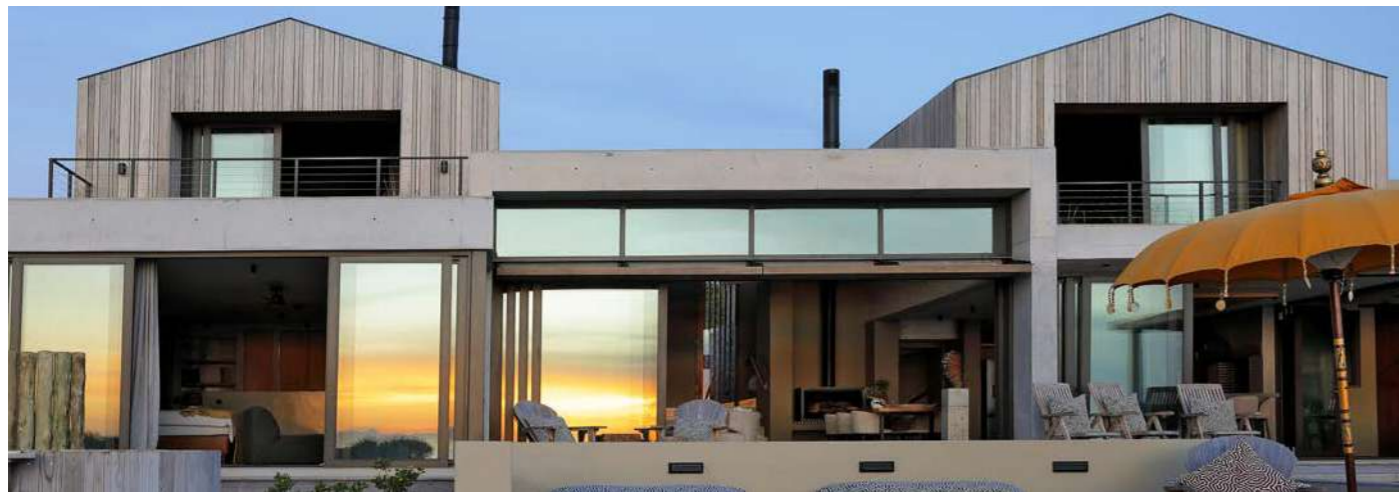

HOUSE · AZURE

MYSA PLACE

COMPLETED 2024 PROJECTS